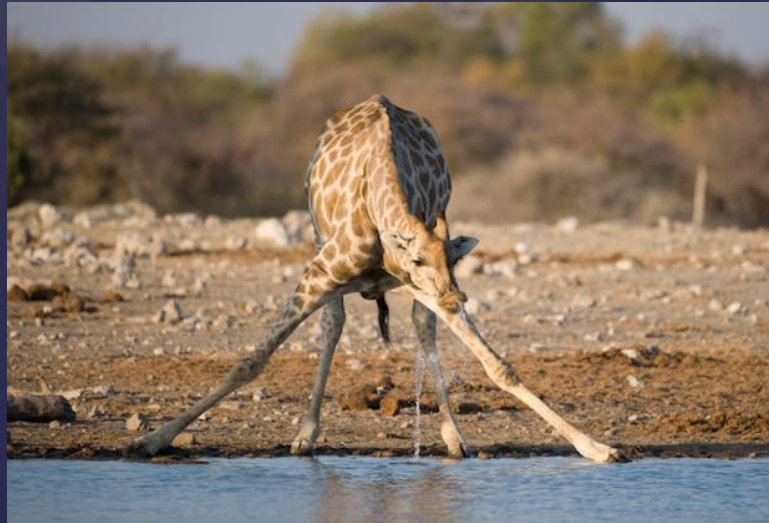

Is it true that giraffes
spend most of their lives
standing up

& True or False ?

Correct! Giraffes have super strong legs that can stand up for hours, days or even years!

Sorry you lose, ouch! giraffes have really heavy necks, their bodies doesn't really balance when they sit down.